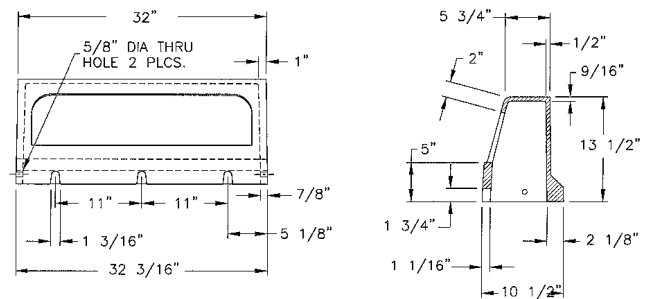

## 7600 CATCH BASIN SERIES, A-D

Options

4", 6" mountable & 6", 8" barrier curbs

4" mountable curb

6" mountable curb

6" barrier curb

8" barrier curb

Supplied By: