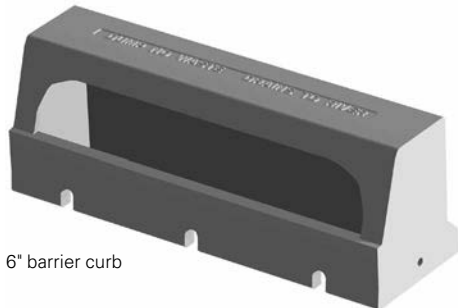

## 7600 CATCH BASIN SERIES, A-D

Options

4", 6" mountable & 6", 8" barrier curbs

4" mountable curb

6" mountable curb

6" barrier curb

8" barrier curb

Supplied By: