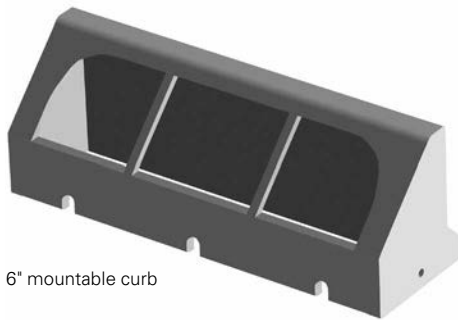

## 7600 CATCH BASIN SERIES, A-D

Options

4", 6" mountable & 6", 8" barrier curbs

4" mountable curb

6" mountable curb

6" barrier curb

8" barrier curb

Supplied By: