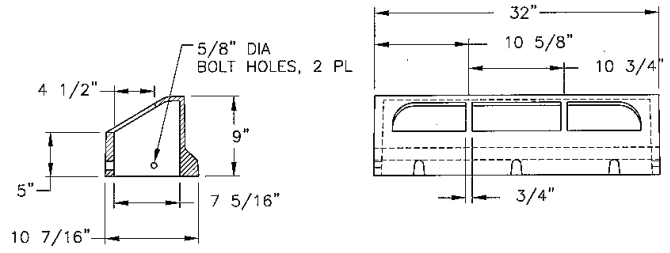

## 7600 CATCH BASIN SERIES, A-D

Options

4", 6" mountable & 6", 8" barrier curbs

4" mountable curb

6" mountable curb

6" barrier curb

8" barrier curb

Supplied By: