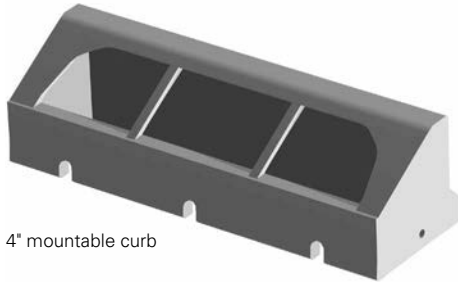

## 7600 CATCH BASIN SERIES, A-D

Options

4", 6" mountable & 6", 8" barrier curbs

4" mountable curb

6" mountable curb

6" barrier curb

8" barrier curb

Supplied By: